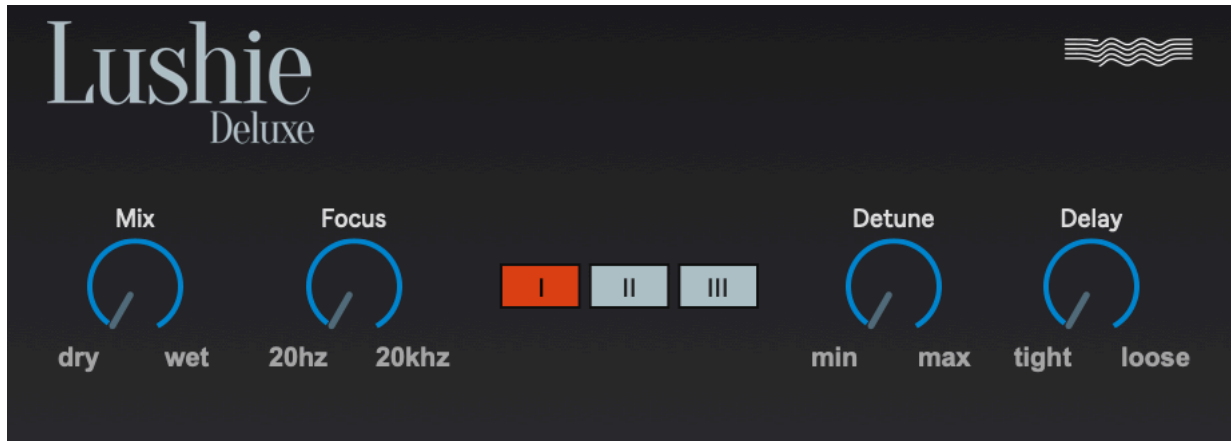

Lushie Deluxe

by ijo audio

Hello and welcome to your new device, **Lushie Deluxe!**

Lushie Deluxe is a microshifter Max for Live plugin for Ableton Live. It was designed to add lushness to a mono signal by subtly detuning extra voices, panning them, and adding slight delay variations. **Lushie** is a chorus, a widener, a thickener and a microshifter. **Lushie** makes your sounds huge.

The idea of Lushie Deluxe is that every spot is a sweet spot. The controls have been set in such a way that things sound good wherever the knobs are set. You have control over:

- wet/dry mix (setting just the right amount of stereo lushness)
- focus (choose the frequency at which the effect begins, so that low bass frequencies aren't processed)
- detune (the maximum amount of detune is less than fifty cents, again, ensuring things always sound nice)
- delay time (once again, things don't get out of hand here, just enough control to have things tight or a bit loose)

Plus three algorithm modes to choose from:

- I. The subtlest of the three. Some of the highs are rolled off, the detune is less intense and the delay times are shorter
- II. Sweet spot in the middle. More detune, more delay, a bit more highs. Still tasteful.